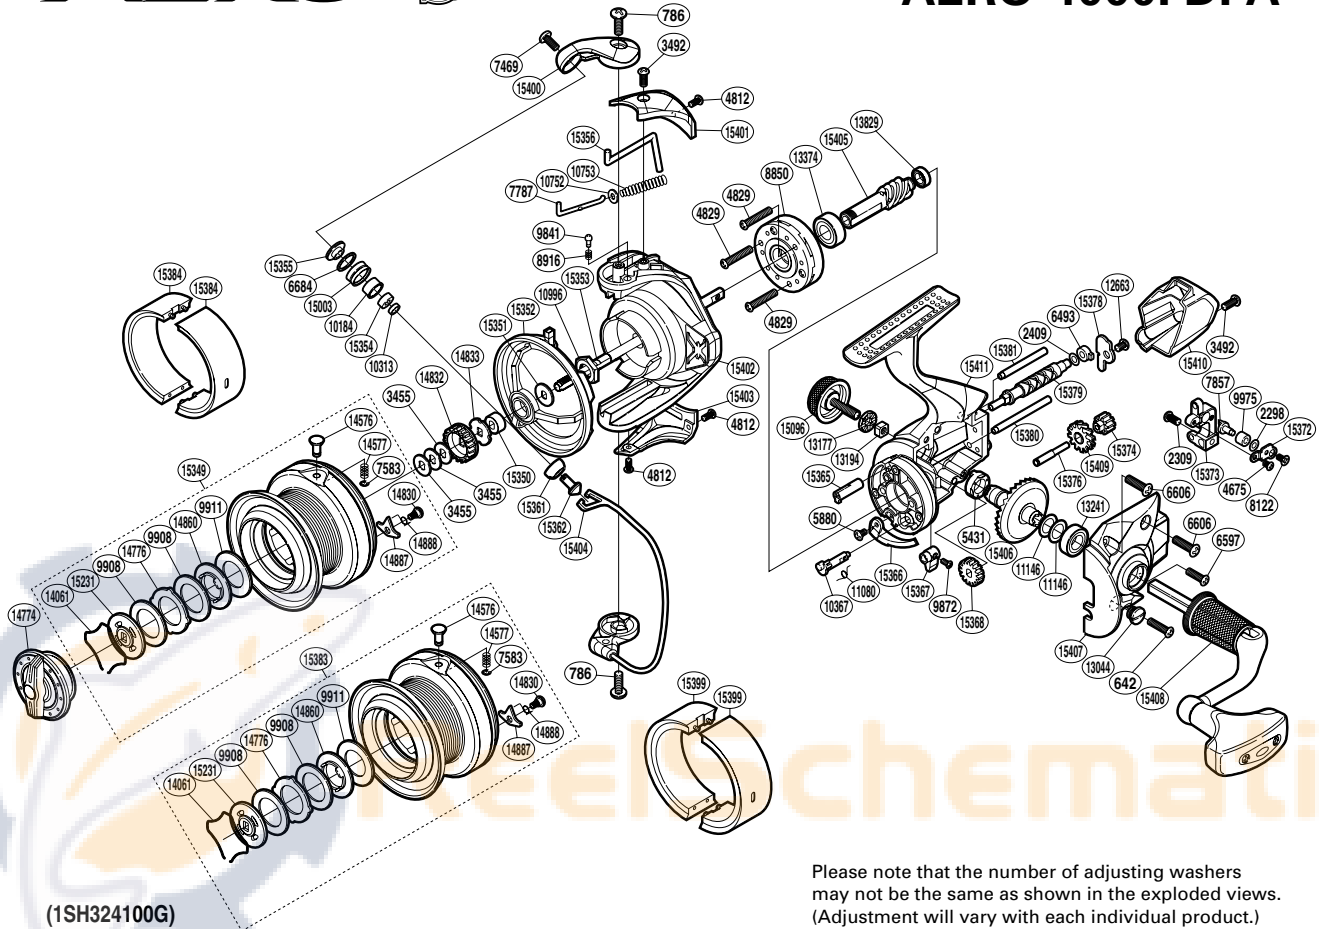

SHIMANO

AERO S A-RB

AERO-4000FDFA

Please note that the number of adjusting washers may not be the same as shown in the exploded views. (Adjustment will vary with each individual product.)

Part No.	Description	Part No.	Description	Part No.	Description
RD 0642	Screw	RD10753	Bail Spring	RD15356	Bail Trip Lever
RD 0786	Screw	RD10996	Rotor Nut	RD15361	Line Roller Support Cover
RD 2298	Spacer	RD11080	Anti-Reverse Cam Spring	RD15362	Line Roller Support
RD 2309	Screw	RD11146	Washer	RD15365	Worm Bushing (front)
RD 2409	Spacer	RD12663	Screw	RD15366	Bail Trip Strike
RD 3455	Spool Washer	RD13044	Oil Cap	RD15367	Anti-Reverse Lever
RD 3492	Screw	RD13177	Handle Screw Cap Spacer	RD15368	Idle Gear
RD 4675	Screw	RD13194	Handle Screw Lock	RD15372	Oscillating Pawl Cover
RD 4812	Screw	RD13241	Ball Bearing	RD15373	Oscillating Slider
RD 4829	Screw	RD13374	Ball Bearing	RD15374	Idle Gear B (small)
RD 5431	Drive Gear Bushing	RD13829	Ball Bearing	RD15376	Idle Gear B Shaft
RD 5880	Screw	RD14061	Drag Washers Retainer	RD15378	Worm Shaft Retainer
RD 6493	Worm Bushing (rear)	RD14576	Line Clip	RD15379	Worm Shaft
RD 6597	Screw	RD14577	Line Clip Spring	RD15380	Oscillating Guide A
RD 6606	Screw	RD14774	Drag Knob	RD15381	Oscillating Guide B
RD 6684	Line Roller Spacer	RD14776	Eared Washer	RD15400	Bail Arm
RD 7469	Screw	RD14830	Screw	RD15401	Bail Spring Cover
RD 7583	E Lock	RD14832	Spool Support A	RD15402	Rotor
RD 7787	Bail Spring Guide A	RD14833	Spool Support B	RD15403	Bail Hold Support Guard
RD 7857	Oscillating Pawl	RD14860	Key Washer	RD15404	Bail Assembly
RD 8122	Screw	RD14887	Drag Click	RD15405	Pinion Gear
RD 8850	Roller Clutch Assembly	RD14888	Click Spring	RD15406	Drive Gear
RD 8916	Click Spring	RD15003	Line Roller	RD15407	Side Cover
RD 9841	Click Pin	RD15096	Handle Screw Cap	RD15408	Handle Assembly
RD 9872	Screw	RD15231	Key Washer	RD15409	Idle Gear B (large)
RD 9908	Drag Washer	RD15349	Spool Assembly	RD15410	Rear Protector
RD 9911	Drag Washer	RD15350	Line Safety Guard Spacer	RD15411	Body
RD 9975	Oscillating Slider Bushing	RD15351	Line Safety Guard Washer		
RD10184	Line Roller Bushing	RD15352	Line Safety Guard	RD15383	Spare Spool Assembly
RD10313	Bearing Spacer	RD15353	Main Shaft		
RD10367	Anti-Reverse Cam	RD15354	Line Roller Collar	RD15384	Spool Economizer S (accessory)
RD10752	Bail Spring Guide A Support	RD15355	Line Roller Washer	RD15399	Spool Economizer M (accessory)